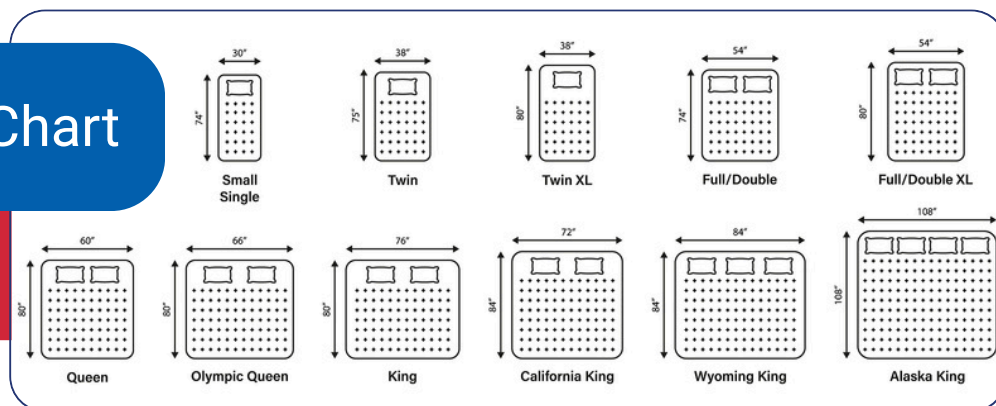

## Sizes

### Twin

Twin mattresses are the smallest mattress available, aside from crib mattresses. They are typically 75 inches long by 38 inches wide. These mattresses may be too short for full-grown adults. This might be a good choice when you need to buy a mattress for a child or teenager.

## Mattress Size Chart

# Queen

Queen mattresses are 80 inches long by 60 inches wide. They are 6 inches wider and 5 inches longer than a full size mattress. This is the most popular size bed sold, but still provides adults with 9 inches less width than if they slept on a twin mattress. Queen size is probably the smallest bed a couple should look at when they want to buy a mattress.